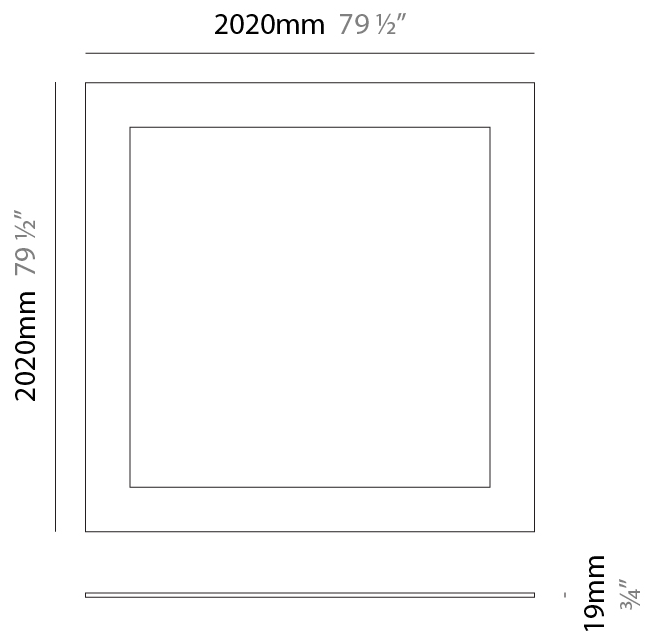

INFINITE FRAME SUSPENSION

A52059- _____ - _____

base number   Color _____   Finish _____
Temperature   Options

1. To build a product code in our configurator select the specify button on the base model # product page
2. To build a manual product code on this datasheet choose from the options listed below in blue font and add the suffix to the base model #

GENERAL

Series: Infinite Frame
Partner: Ivela
Division: Architectural
Installation: Suspension
Product Type: Panels
Mounting Location: Ceiling
Light Distribution: Direct

PHYSICAL

Shape: Square
Length (mm): 2020
Length (in): 79 ½
Width (mm): 2020
Width (in): 79 ½
Height (mm): 19
Height (in): 3/4
Diffuser: PMMA - Opal
Fixture Finish: WHI / BLK / GLD
Fixture Material: Aluminum

ELECTRICAL

Lamp Type: LED
Input Wattage (W): 160
Total Output Wattage (W): 136
Dimming: Tri-Mode (Non-Dimming and Phase Dimming (120Vac only) and 0-10V Dimming)
Driver Included: No
Driver Location: Remote
Driver Type: Constant Voltage - Universal
Driver Class: Class 1 and Class 2
Housing: ENCP 6/8
Input Voltage (V): 120 - 277
Output Voltage (V): 24

LED

Color Temperature (°K): 2700 / 3000 / 4000
Max. Delivered Lumen (lm): 9600 / 10000 / 10600
Nominal Lumen (lm): 19200 / 20000 / 21200
CRI: >93 CRI
Lamp Life (hrs): 50000

OPTICAL

RATINGS AND CERTIFICATIONS

Certified By: CSA Certified to UL and CSA Standards
IP rating: IP20